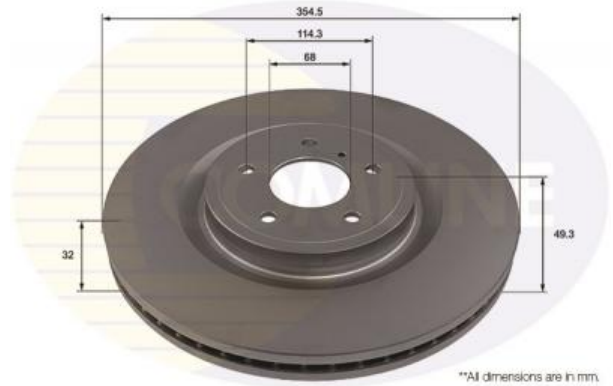

AUTO PARTS

Product Bulletin

ADC2947V - Brake disc

Vehicles

INFINITI, NISSAN,

Technical Info

Brake Disc Thickness (mm)	32.0	Minimum Thickness (mm)	30.0
Brake Disc Type	Vented Disc	Number of Bores	1
Centering Diameter (mm)	68.0	Number of Holes	5
Fitting Position	Front Axle	Outer Diameter (mm)	354.5
Height (mm)	49.3	Pitch Circle	114.3