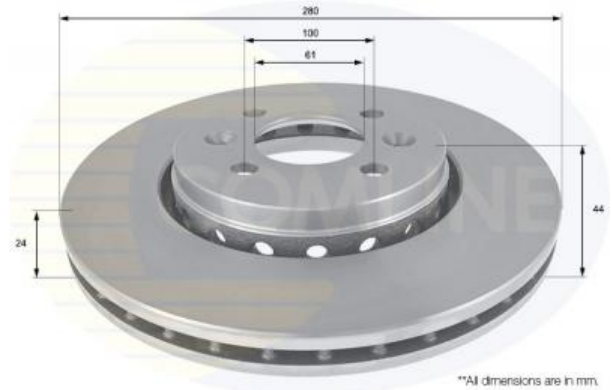

AUTO PARTS

Product Bulletin

ADC2720V - Brake disc

Vehicles

DACIA, RENAULT,

Technical Info

Brake Disc Thickness (mm)	24	Minimum Thickness (mm)	21.8
Brake Disc Type	Vented Disc	Number of Bores	2
Centering Diameter (mm)	61	Number of Holes	4
Fitting Position	Front Axle	Outer Diameter (mm)	280
Height (mm)	44	Pitch Circle	100