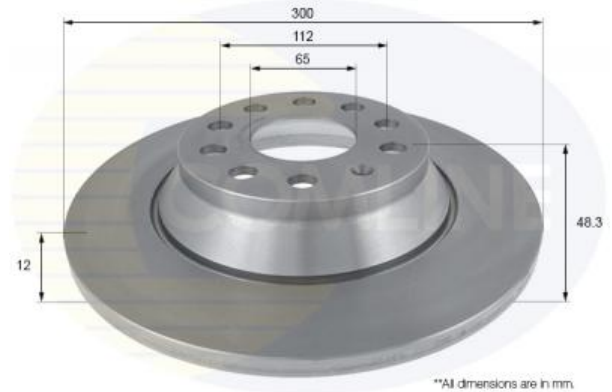

AUTO PARTS

Product Bulletin

ADC2613 - Brake disc

Vehicles

AUDI, SEAT, SKODA, VW,

Technical Info

Brake Disc Thickness (mm)	12	Minimum Thickness (mm)	10
Brake Disc Type	Solid Disc	Number of Bores	5
Centering Diameter (mm)	65	Number of Holes	5
Fitting Position	Rear Axle	Outer Diameter (mm)	300
Height (mm)	48.3	Pitch Circle	112