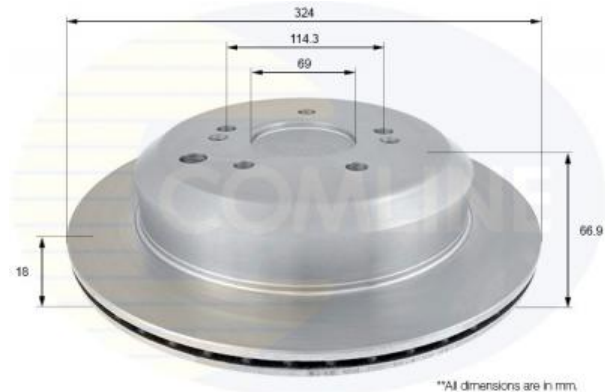

AUTO PARTS

Product Bulletin

ADC2420V - Brake disc

Vehicles

HYUNDAI,

Technical Info

Brake Disc Thickness (mm)	18	Minimum Thickness (mm)	16.4
Brake Disc Type	Vented Disc	Number of Bores	3
Centering Diameter (mm)	69	Number of Holes	5
Fitting Position	Rear Axle	Outer Diameter (mm)	324
Height (mm)	66.9	Pitch Circle	114.3