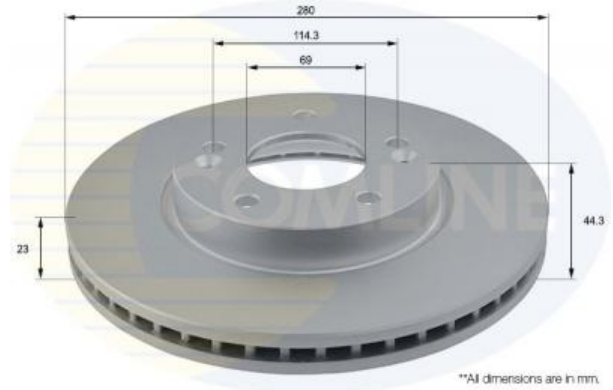

AUTO PARTS

Product Bulletin

ADC2416V - Brake disc

Vehicles

HYUNDAI, KIA,

Technical Info

Brake Disc Thickness (mm)	23	Minimum Thickness (mm)	21.4
Brake Disc Type	Vented Disc	Number of Bores	2
Centering Diameter (mm)	69	Number of Holes	5
Fitting Position	Front Axle	Outer Diameter (mm)	280
Height (mm)	44.3	Pitch Circle	114.3