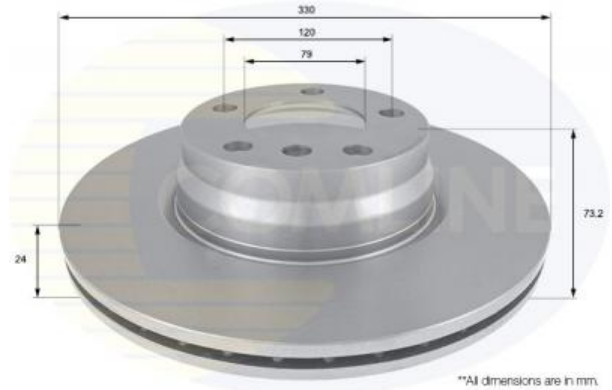

AUTO PARTS

Product Bulletin

ADC1773V - Brake disc

Vehicles

BMW,

Technical Info

Brake Disc Thickness (mm)	24	Minimum Thickness (mm)	22.4
Brake Disc Type	Vented Disc	Number of Bores	1
Centering Diameter (mm)	79	Number of Holes	5
Fitting Position	Front Axle	Outer Diameter (mm)	330
Height (mm)	73.2	Pitch Circle	120