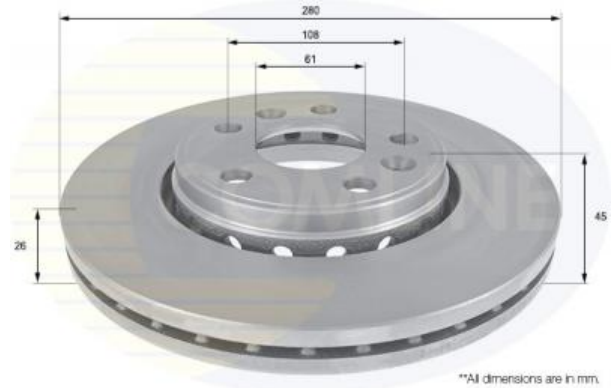

AUTO PARTS

Product Bulletin

ADC1672V - Brake disc

Vehicles

MERCEDES-BENZ, RENAULT,

Technical Info

Brake Disc Thickness (mm)	26	Minimum Thickness (mm)	23.8
Brake Disc Type	Vented Disc	Number of Bores	2
Centering Diameter (mm)	61	Number of Holes	5
Fitting Position	Front Axle	Outer Diameter (mm)	280
Height (mm)	45	Pitch Circle	108