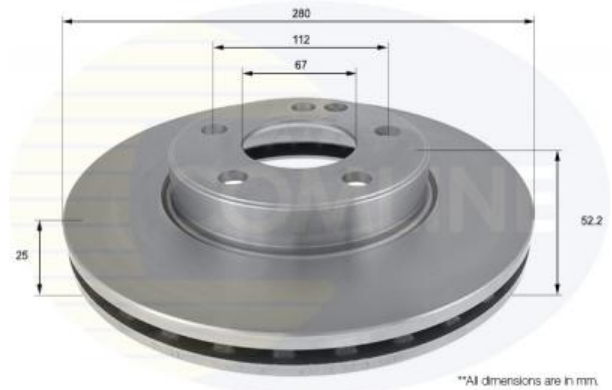

AUTO PARTS

Product Bulletin

ADC1671V - Brake disc

Vehicles

MERCEDES-BENZ,

Technical Info

Brake Disc Thickness (mm)	25	Minimum Thickness (mm)	22.4
Brake Disc Type	Vented Disc	Number of Bores	1
Centering Diameter (mm)	67	Number of Holes	5
Fitting Position	Front Axle	Outer Diameter (mm)	280
Height (mm)	52.2	Pitch Circle	112

*All dimensions are in mm.

Cross References

A.B.S.	18235	ABE	C3M074ABE	ALANKO	303182
ALLIED NIPPON	AND6649	AP	25284 V	AP	25284V
APEC	DSK2990	ASHIKA	NIR - 30-11-2017	ATE	24.0125-0200.1
BETTAPARTS	BD1876V	BLUE PRINT	ADU174331	BLUE PRINT	NIR - 02-10-2017
BORG & BECK	BBD5267	BOSCH	0 986 479 A00	BRAKE-ENGG	DI957010
BRECO	BV 8894	BRECO	BV8894	BREMBO	09.B343.41
CAR	142.1761	DELPHI	BG4554	DELPHI	BG4554C
FEBI	43835	FERODO	DDF2334C-1	FERODO	DF6548
FREMAX	BD-0108	ICER	NIR-18-01-2018	JAPKO	NIR-30-01-2018
JURATEK	MER338	KAMOKA	NIR-13-02-2018	LPR	M2082V