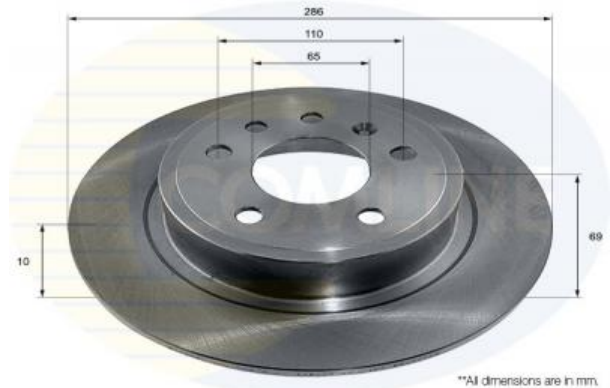

AUTO PARTS

Product Bulletin

ADC1160 - Brake disc

Vehicles

SAAB,

Technical Info

Brake Disc Thickness (mm)	10	Minimum Thickness (mm)	8
Brake Disc Type	Solid Disc	Number of Bores	2
Centering Diameter (mm)	65	Number of Holes	5
Fitting Position	Rear Axle	Outer Diameter (mm)	286
Height (mm)	69	Pitch Circle	110

*All dimensions are in mm.

Cross References

A.B.S.	17064	ABE	C4U008ABE	ACDELCO	AC3255D
ALLIED NIPPON	AND6684	AP	14805	APEC	DSK2240
ASHIKA	NIR - 30-11-2017	ATE	24.0110-0274.1	BENDIX	562682BC
BLUE PRINT	ADW194325	BORG & BECK	BBD4312	BOSCH	0 986 478 478
BRAKE-ENGG	DI956047	BRECO	BS 7600	BRECO	BS7600
BREMBO	08.8305.10	BREMBO	08.8305.11	CAR	142.936
CIFAM	800-796	DELPHI	BG3908	DELPHI	BG3908C
E.T.F.	19-7476	FARCOM	230502	FEBI	23551
FERODO	DDF1116	FREMAX	BD-7476	FRI.TECH.	DF874
FTE	BS5192	GIRLING	6042794	ICER	78BD7476-2