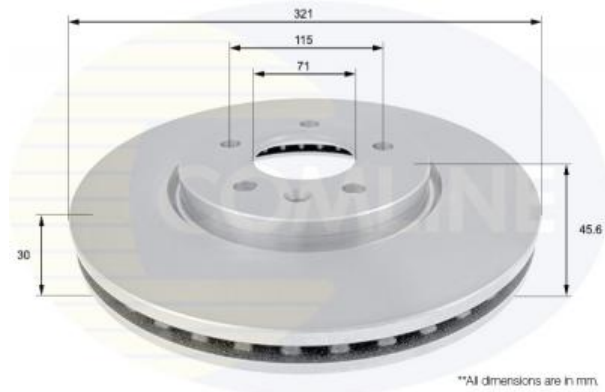

AUTO PARTS

Product Bulletin

ADC1159V - Brake disc

Vehicles

OPEL, VAUXHALL,

Technical Info

Brake Disc Thickness (mm)	30	Minimum Thickness (mm)	27
Brake Disc Type	Vented Disc	Number of Bores	1
Centering Diameter (mm)	71	Number of Holes	5
Fitment Note	rim size 17inch	Outer Diameter (mm)	321
Fitting Position	Front Axle	Pitch Circle	115
Height (mm)	45.6		