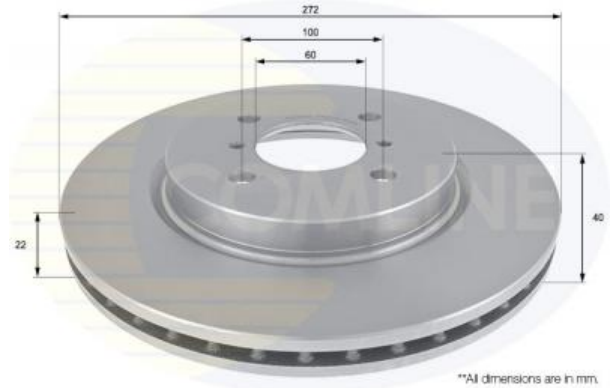

AUTO PARTS

Product Bulletin

ADC0935V - Brake disc

Vehicles

SUZUKI,

Technical Info

Brake Disc Thickness (mm)	22	Minimum Thickness (mm)	20
Brake Disc Type	Vented Disc	Number of Bores	2
Centering Diameter (mm)	60	Number of Holes	4
Fitting Position	Front Axle	Outer Diameter (mm)	272
Height (mm)	40	Pitch Circle	100