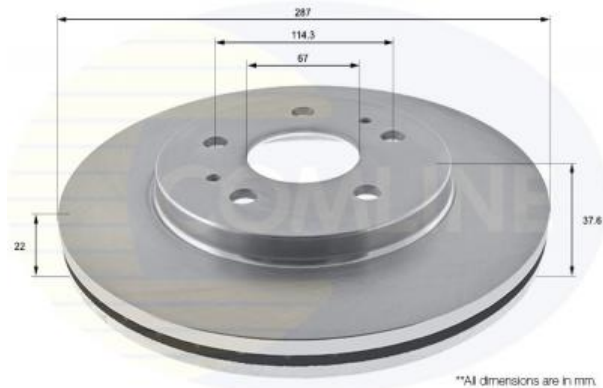

AUTO PARTS

Product Bulletin

ADC0619V - Brake disc

Vehicles

DAIHATSU,

Technical Info

Brake Disc Thickness (mm)	22	Minimum Thickness (mm)	21
Brake Disc Type	Vented Disc	Number of Bores	2
Centering Diameter (mm)	67	Number of Holes	5
Fitting Position	Front Axle	Outer Diameter (mm)	287
Height (mm)	37.6	Pitch Circle	114.3