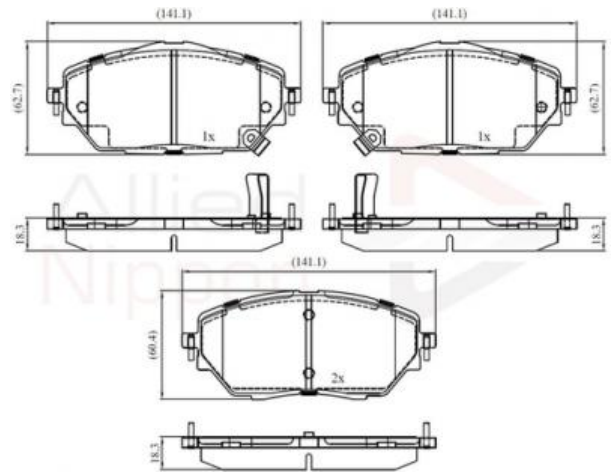

COMLINE

AUTO PARTS

Product Bulletin

ADB32438 - Brake pad set, disc brake

Vehicles

TOYOTA,

Technical Info

Fitting Position	Front Axle
Length (mm)	141.3
Part Info	With acoustic wear warning
Thickness (mm)	18.8
Width (mm)	59.7
Width 2 (mm)	60.0