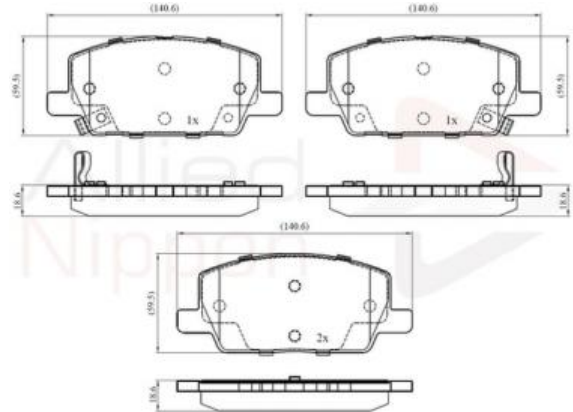

### Technical Info

Fitting Position	Front Axle
Length (mm)	140.7
Part Info	With acoustic wear warning
Thickness (mm)	19.0
Width (mm)	59.7