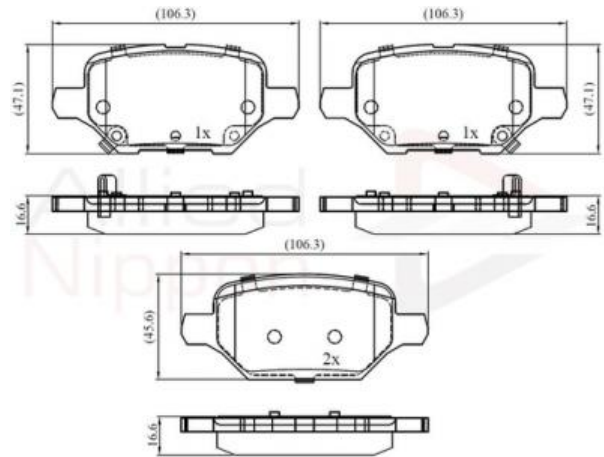

### Technical Info

Fitting Position	Rear Axle
Length (mm)	106.4
Part Info	With acoustic wear warning
Thickness (mm)	17.0
Width 2 (mm)	45.7