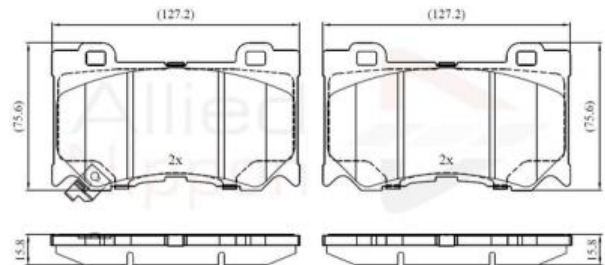

AUTO PARTS

Product Bulletin

ADB32428 - Brake pad set, disc brake

Vehicles

INFINITI, NISSAN,

Technical Info

Fitting Position	Front Axle
Length (mm)	127.3
Part Info	With acoustic wear warning
Thickness (mm)	15.9
Width (mm)	75.5