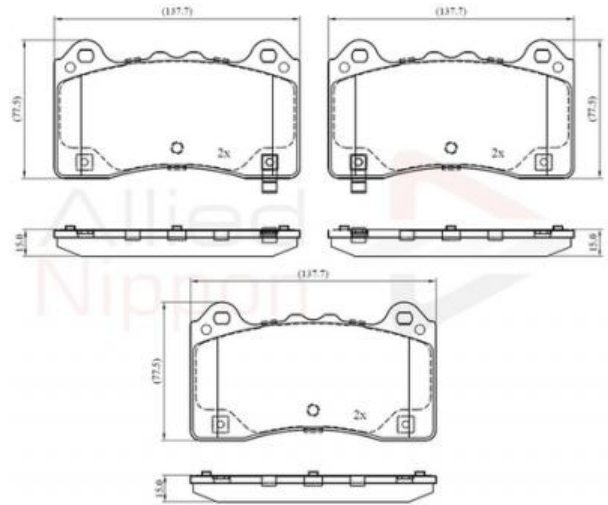

### Technical Info

Fitting Position	Front Axle
Length (mm)	138
Part Info	With acoustic wear warning
Thickness (mm)	15
Width (mm)	77.5