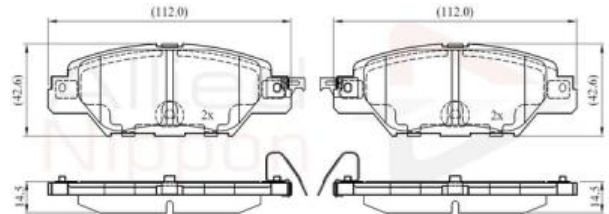

AUTO PARTS

Product Bulletin

ADB32416 - Brake pad set, disc brake

Vehicles

MAZDA,

Technical Info

Brake System_P	Akebono
Fitting Position	Rear Axle
Length (mm)	112.35
Part Info	With acoustic wear warning
Thickness (mm)	14.3
Width (mm)	42.6