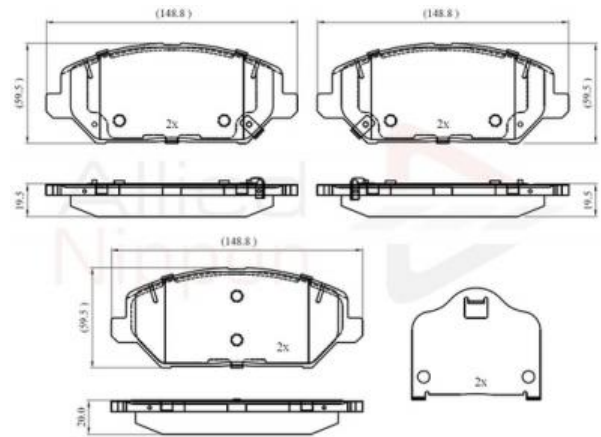

### Technical Info

Fitting Position	Front Axle
Length (mm)	148.8
Part Info	With acoustic wear warning
Thickness (mm)	19.5
Width (mm)	59.5