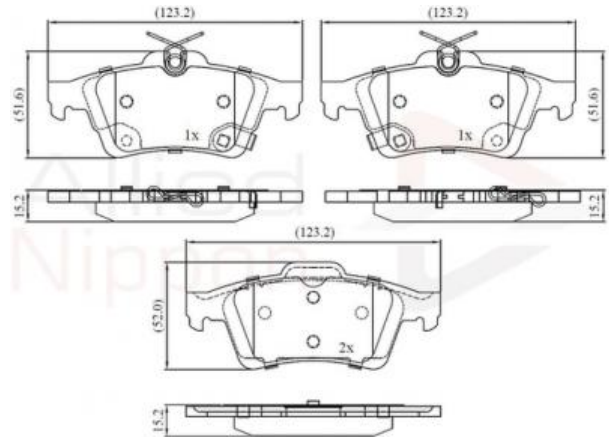

### Technical Info

<b>Fitting Position</b>	Rear Axle
<b>Length (mm)</b>	123
<b>Notes</b>	Number of wear Indicators - 2
<b>Part Info</b>	With acoustic wear warning
<b>Thickness (mm)</b>	15.2
<b>Width 2 (mm)</b>	51.6