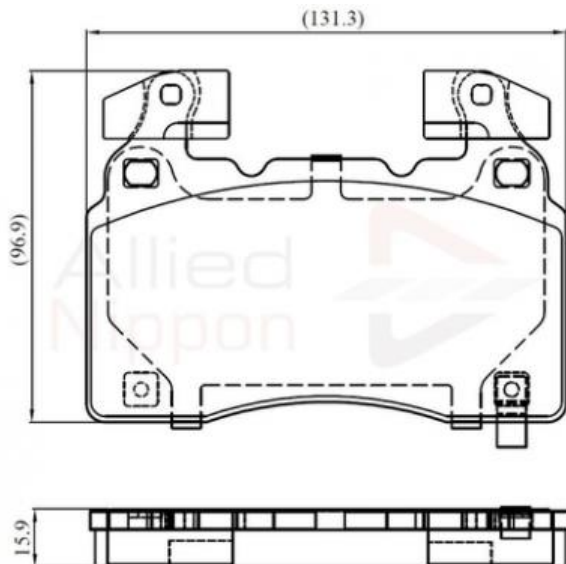

AUTO PARTS

Product Bulletin

ADB32372 - Brake pad set, disc brake

Vehicles

OPEL, VAUXHALL,

Technical Info

Fitting Position Front Axle

Cross References