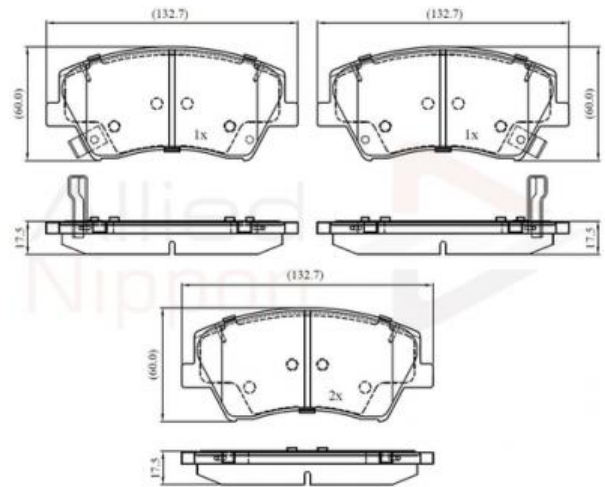

AUTO PARTS

Product Bulletin

ADB32343 - Brake pad set, disc brake

Vehicles

HYUNDAI, KIA

Technical Info

Fitting Position Front Axle
Length (mm) 132.7
Part Info With acoustic wear warning
Thickness (mm) 17.5

Cross References