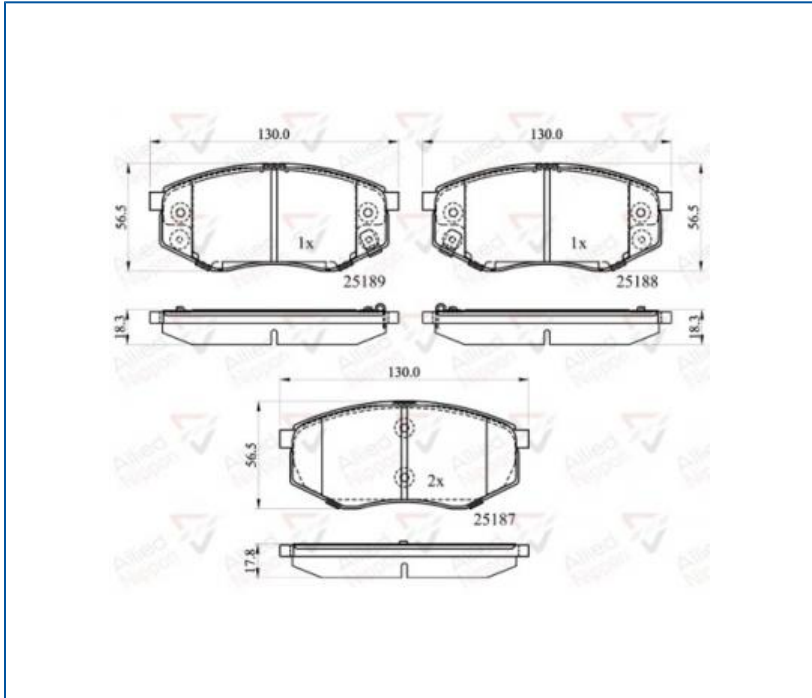

AUTO PARTS

Product Bulletin

ADB32194 - Brake pad set, disc brake

Vehicles

HYUNDAI, KIA,

Technical Info

Fitting Position	Front Axle
Length (mm)	130.0
Part Info	With acoustic wear warning
Thickness (mm)	17.8
Width (mm)	56.5