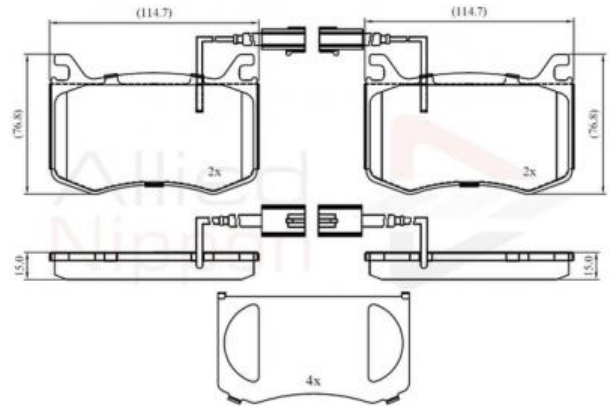

AUTO PARTS

Product Bulletin

ADB12422 - Brake pad set, disc brake

Vehicles

ALFA ROMEO,

Technical Info

| | |
|-------------------------|---------------------------|
| Fitting Position | Front Axle |
| Length (mm) | 114.5 |
| Part Info | With Fixed Wear Indicator |
| Thickness (mm) | 15.5 |
| Width (mm) | 76.6 |