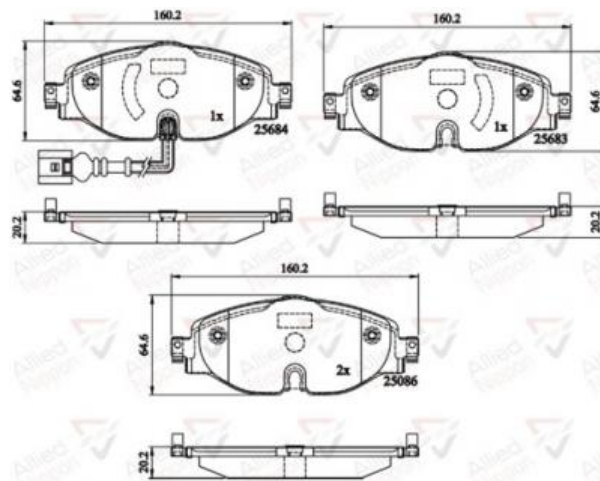

AUTO PARTS

Product Bulletin

ADB12158 - Brake pad set, disc brake

Vehicles

AUDI, SEAT, SKODA, VW,

Technical Info

Brake System_P	TRW
Fitting Position	Front Axle
Length (mm)	160.2
Part Info	With Fixed Wear Indicator
Thickness (mm)	20.2
Width (mm)	64.6