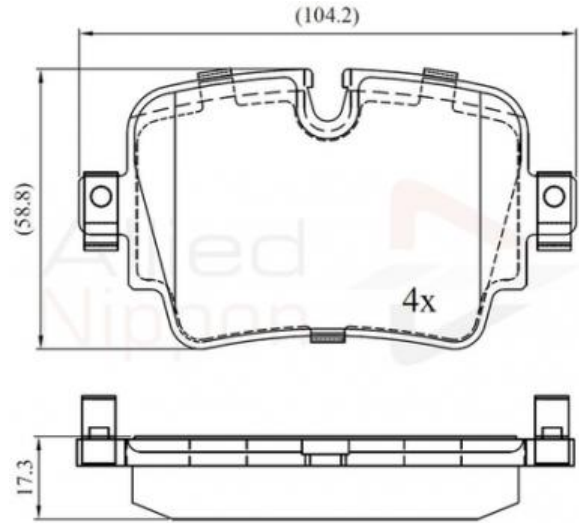

AUTO PARTS

Product Bulletin

ADB02454 - Brake pad set, disc brake

Vehicles

JAGUAR,

Technical Info

Brake System_P	TRW
Fitting Position	Rear Axle
Length (mm)	104.2
Part Info	Prepared for wear indicator
Thickness (mm)	17.4
Width (mm)	57.9