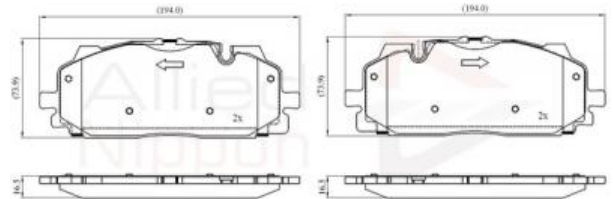

AUTO PARTS

Product Bulletin

ADB02443 - Brake pad set, disc brake

Vehicles

AUDI,

Technical Info

Fitting Position	Front Axle
Length (mm)	194
Thickness (mm)	16.6
Width (mm)	74

Cross References