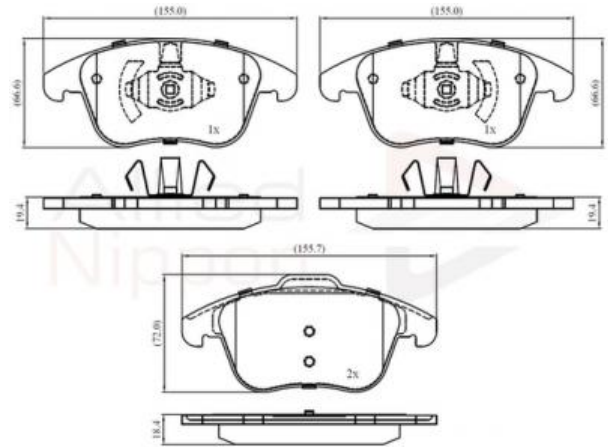

AUTO PARTS

Product Bulletin

ADB02441 - Brake pad set, disc brake

Vehicles

FORD,

Technical Info

Fitting Position	Front Axle
Length (mm)	155.2
Width 2 (mm)	72.0

Cross References