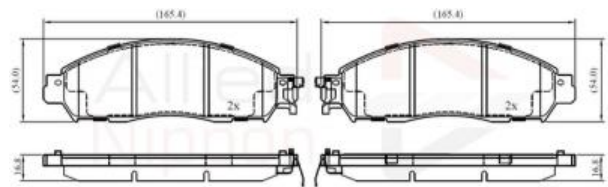

AUTO PARTS

Product Bulletin

ADB02420 - Brake pad set, disc brake

Vehicles

NISSAN

Technical Info

Fitting Position	Front Axle
Length (mm)	165.7
Part Info	Prepared for wear indicator
Thickness (mm)	16.8
Width (mm)	54