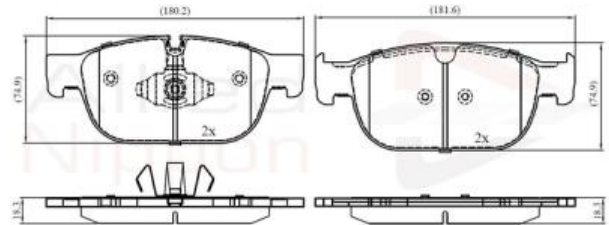

### Technical Info

Fitting Position	Front Axle
Length (mm)	180.2
Part Info	Prepared for wear indicator
Thickness (mm)	18.3
Width 2 (mm)	74.9