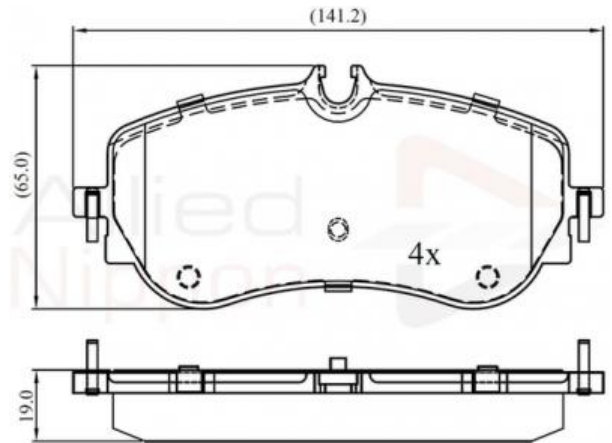

### Technical Info

Fitting Position	Rear Axle
Length (mm)	141.2
Part Info	Without Wear Indicator
Thickness (mm)	19.0
Width (mm)	65.0