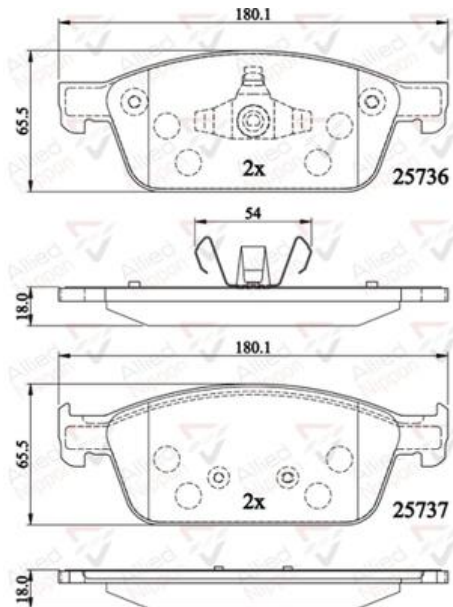

AUTO PARTS

Product Bulletin

ADB02196 - Brake pad set, disc brake

Vehicles

FORD,

Technical Info

Fitting Position	Front Axle
Length (mm)	180.1
Part Info	Without Wear Indicator
Thickness (mm)	18.0
Width (mm)	65.5