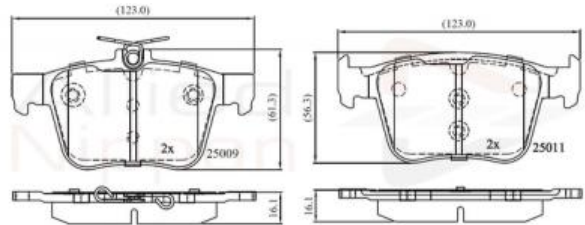

### Technical Info

Brake System_P	ATE
Fitting Position	Rear Axle
For PR number	1KY,1KJ
Length (mm)	123.0
Part Info	Without Wear Indicator
Thickness (mm)	16.1
Width (mm)	56.3
Width 2 (mm)	61.3