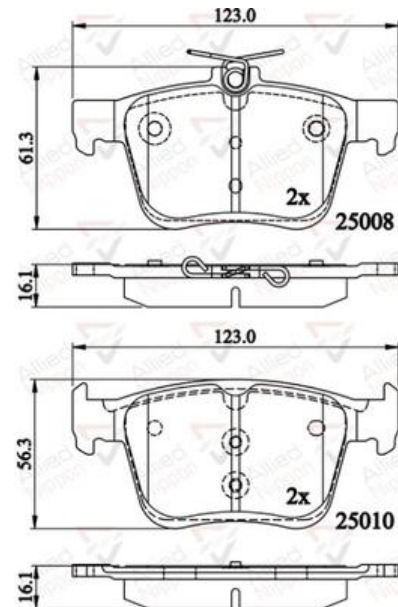

AUTO PARTS

Product Bulletin

ADB02156 - Brake pad set, disc brake

Vehicles

AUDI, SEAT, SKODA, VW,

Technical Info

Brake System_P	ATE
Fitting Position	Rear Axle
For PR number	1KE
Length (mm)	123.0
Part Info	Without Wear Indicator
Thickness (mm)	16.1
Width (mm)	56.3
Width 2 (mm)	61.3